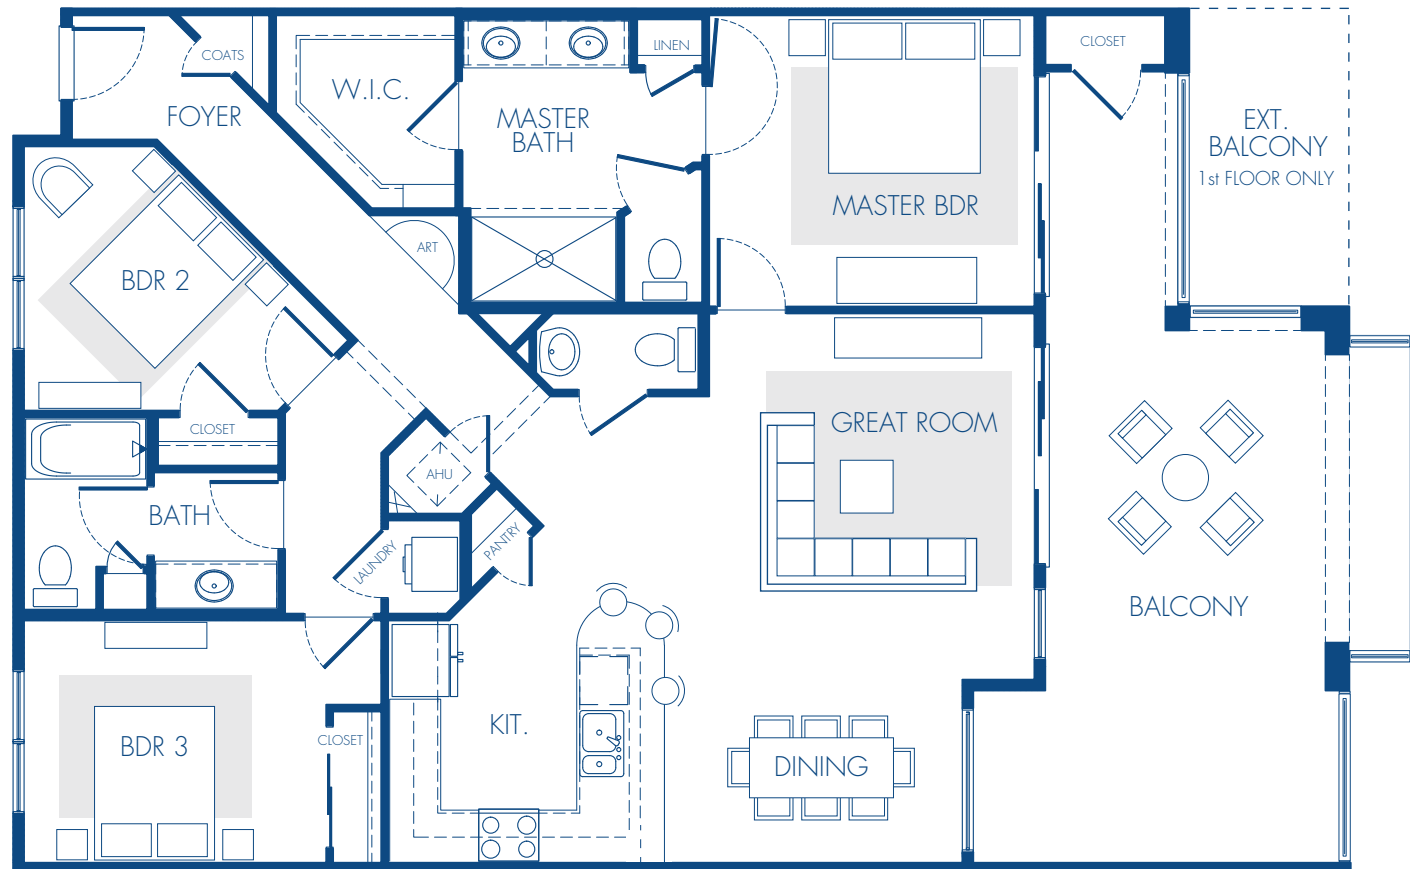

THE PENINSULA

3 BEDS | 2.5 BATHS

FLOORS 2 - 4

LIVING	1510 SQFT
TERRACE	437 SQFT
TOTAL	1947 SQFT

1ST FLOOR LEVEL

LIVING	1510 SQFT
TERRACE	520 SQFT
TOTAL	2030 SQFT

SCALE 1/8" = 1' 0"

C1